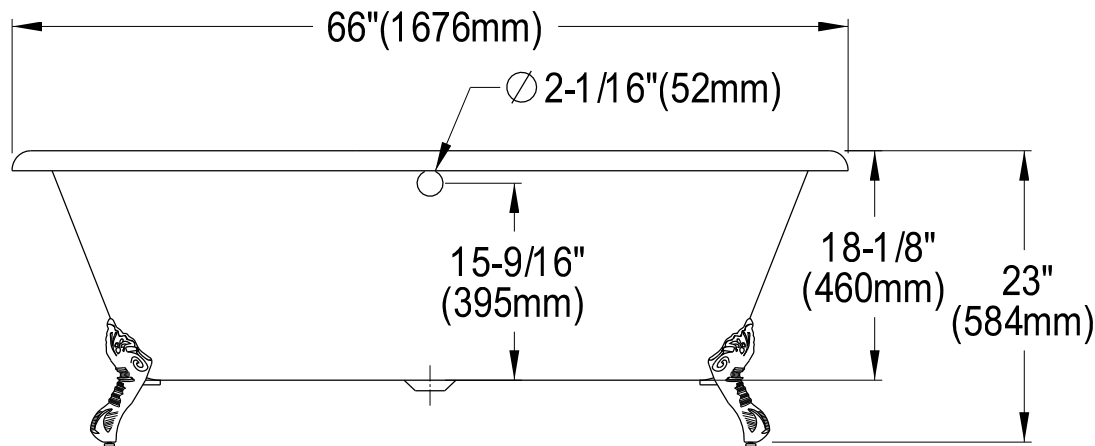

VCTND663013NB1,5,8

66" Cast Iron Bathtub

Section A-A