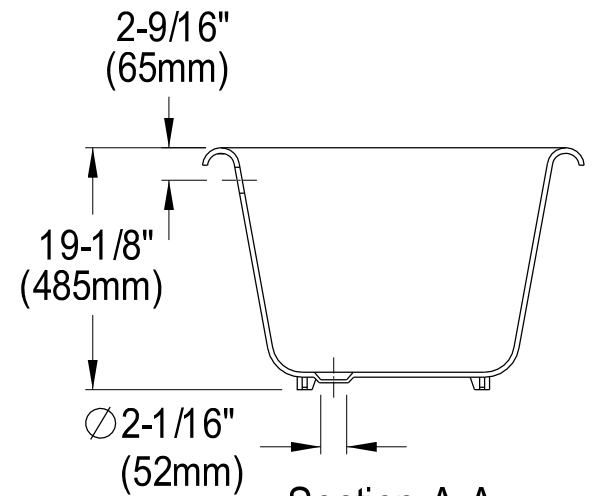

VCTND663013NB1,5,8

66" Cast Iron Bathtub

Section A-A