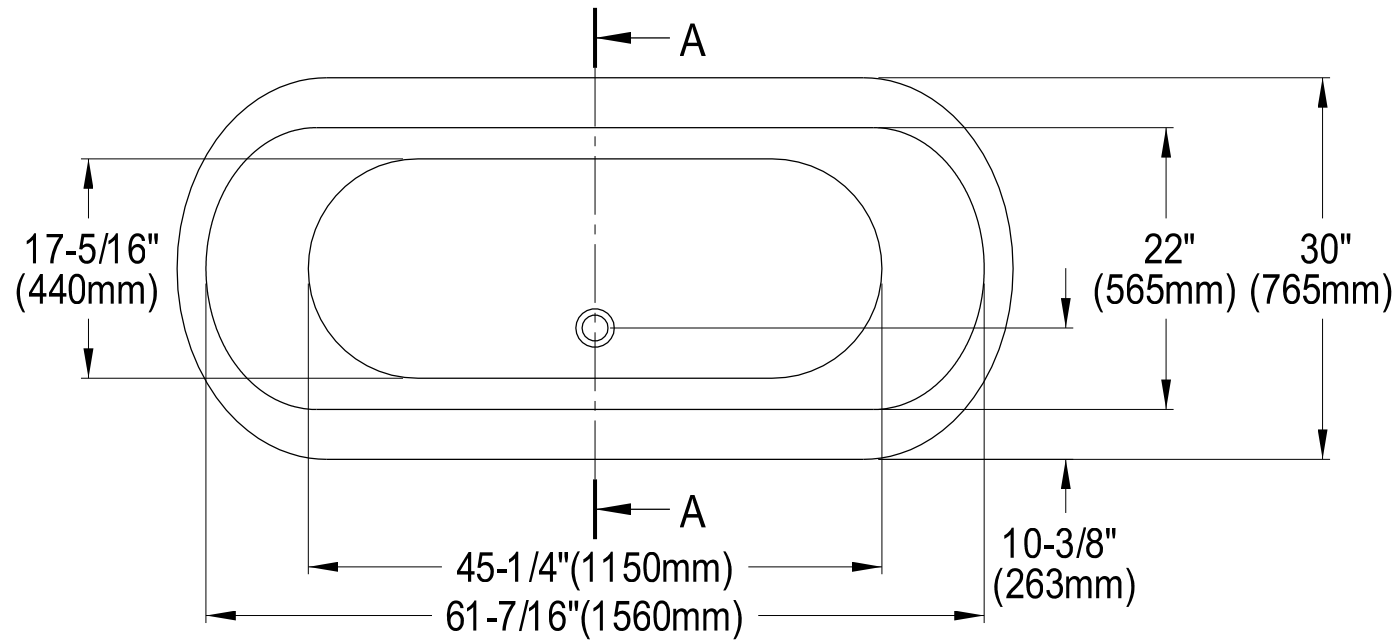

VCTND663013NB1,5,8

66" Cast Iron Bathtub

Section A-A